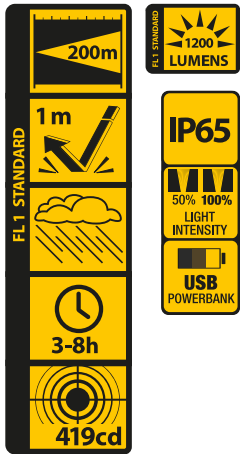

20 Watt LED Working Lamp • 1200 Lumen Power

M-WKL-002YB

Function	100% - 50% - Off - Red Stroboscope USB powerbank function, output 5V 1A LED charging status indicator
LED Type	20 Watt LED
Light Output	1200 lumens
Beam Distance	200m
Run Time	100% = 3h / 50% = 8h
Water Resistance	IP65
Material	Aluminium/plastic
Color	Black and yellow
Battery operated	1x 4400mAh Lithium batterie pack included
Accessory	USB cable
Dimensions	17.00cm x 13.20cm x 4.20cm
Packaging	1 piece in colorbox
EAN	0884620040826